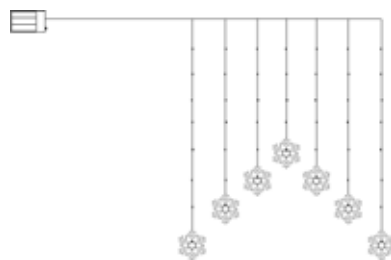

729-56
DECYSNOWFLAKE

⊞8 ⊣50cm ⊕60cm ⊗85cm ⊞10cm
⊣47 LED 0.3W ⊣3 AA (Excl) 80h ⊣

● WARM WHITE/
SILVER WIRE

60 LED
1 string x105cm