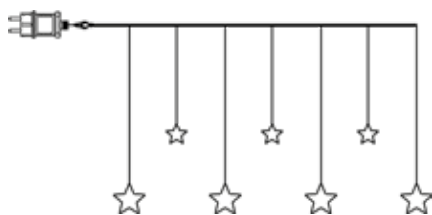

582-20-1
DEW DROP STARS

⊞6 ⊣500cm ⊕120cm ⊗80cm
⊞10cm ⊣84 LED 1.6W ⊣

● WARM WHITE/
SILVER WIRE

47 LED
Curtain 60x85cm